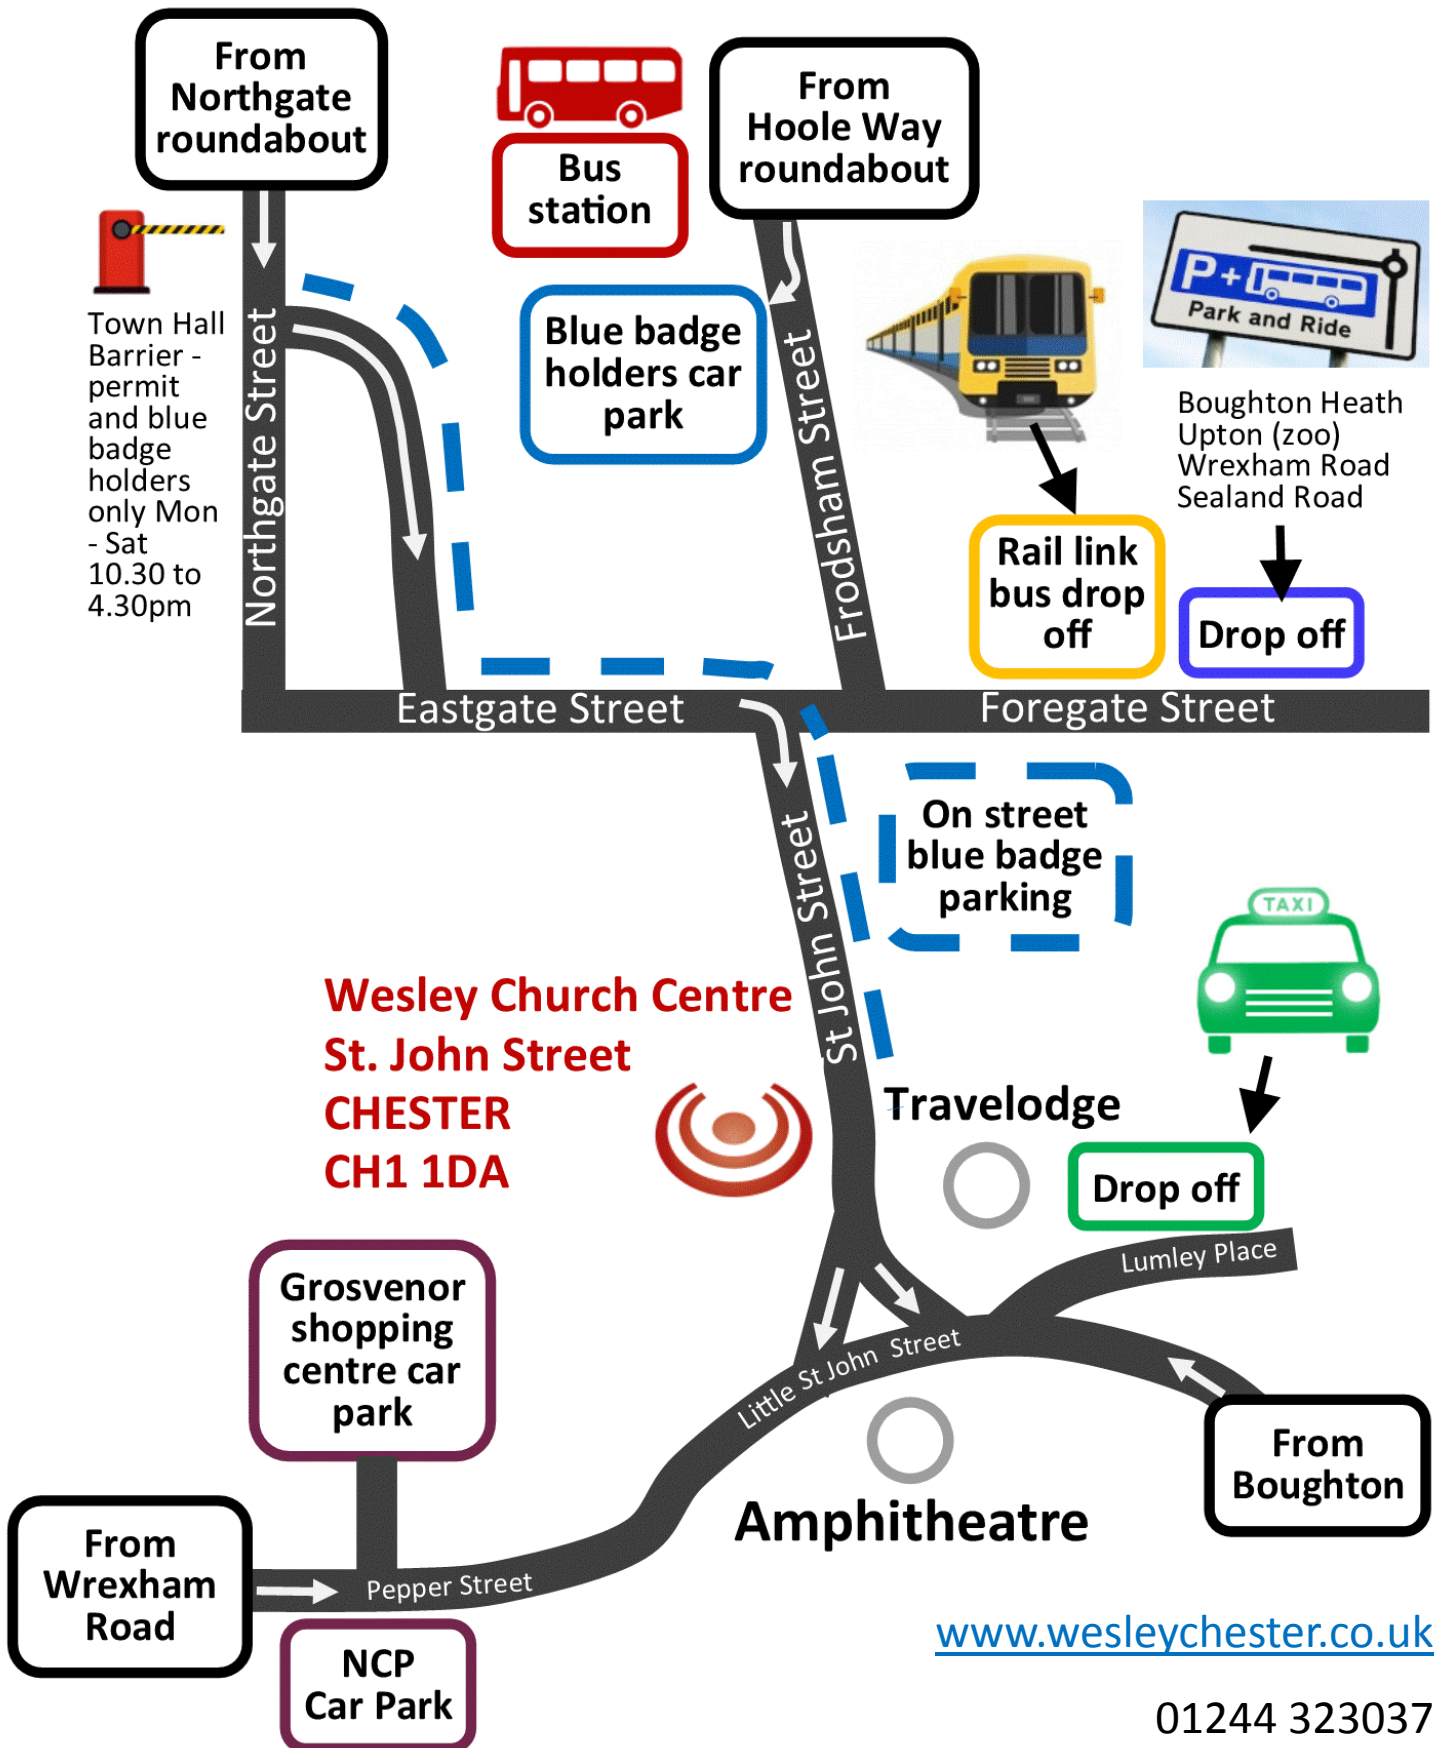

See over for help on how to get to Wesley. Ask us about free transport.

Wesley Church Centre, Chester

How to get to us!

Tesco customers get free hours in the store car park on Frodsham Street depending on spend. Check in store for details.