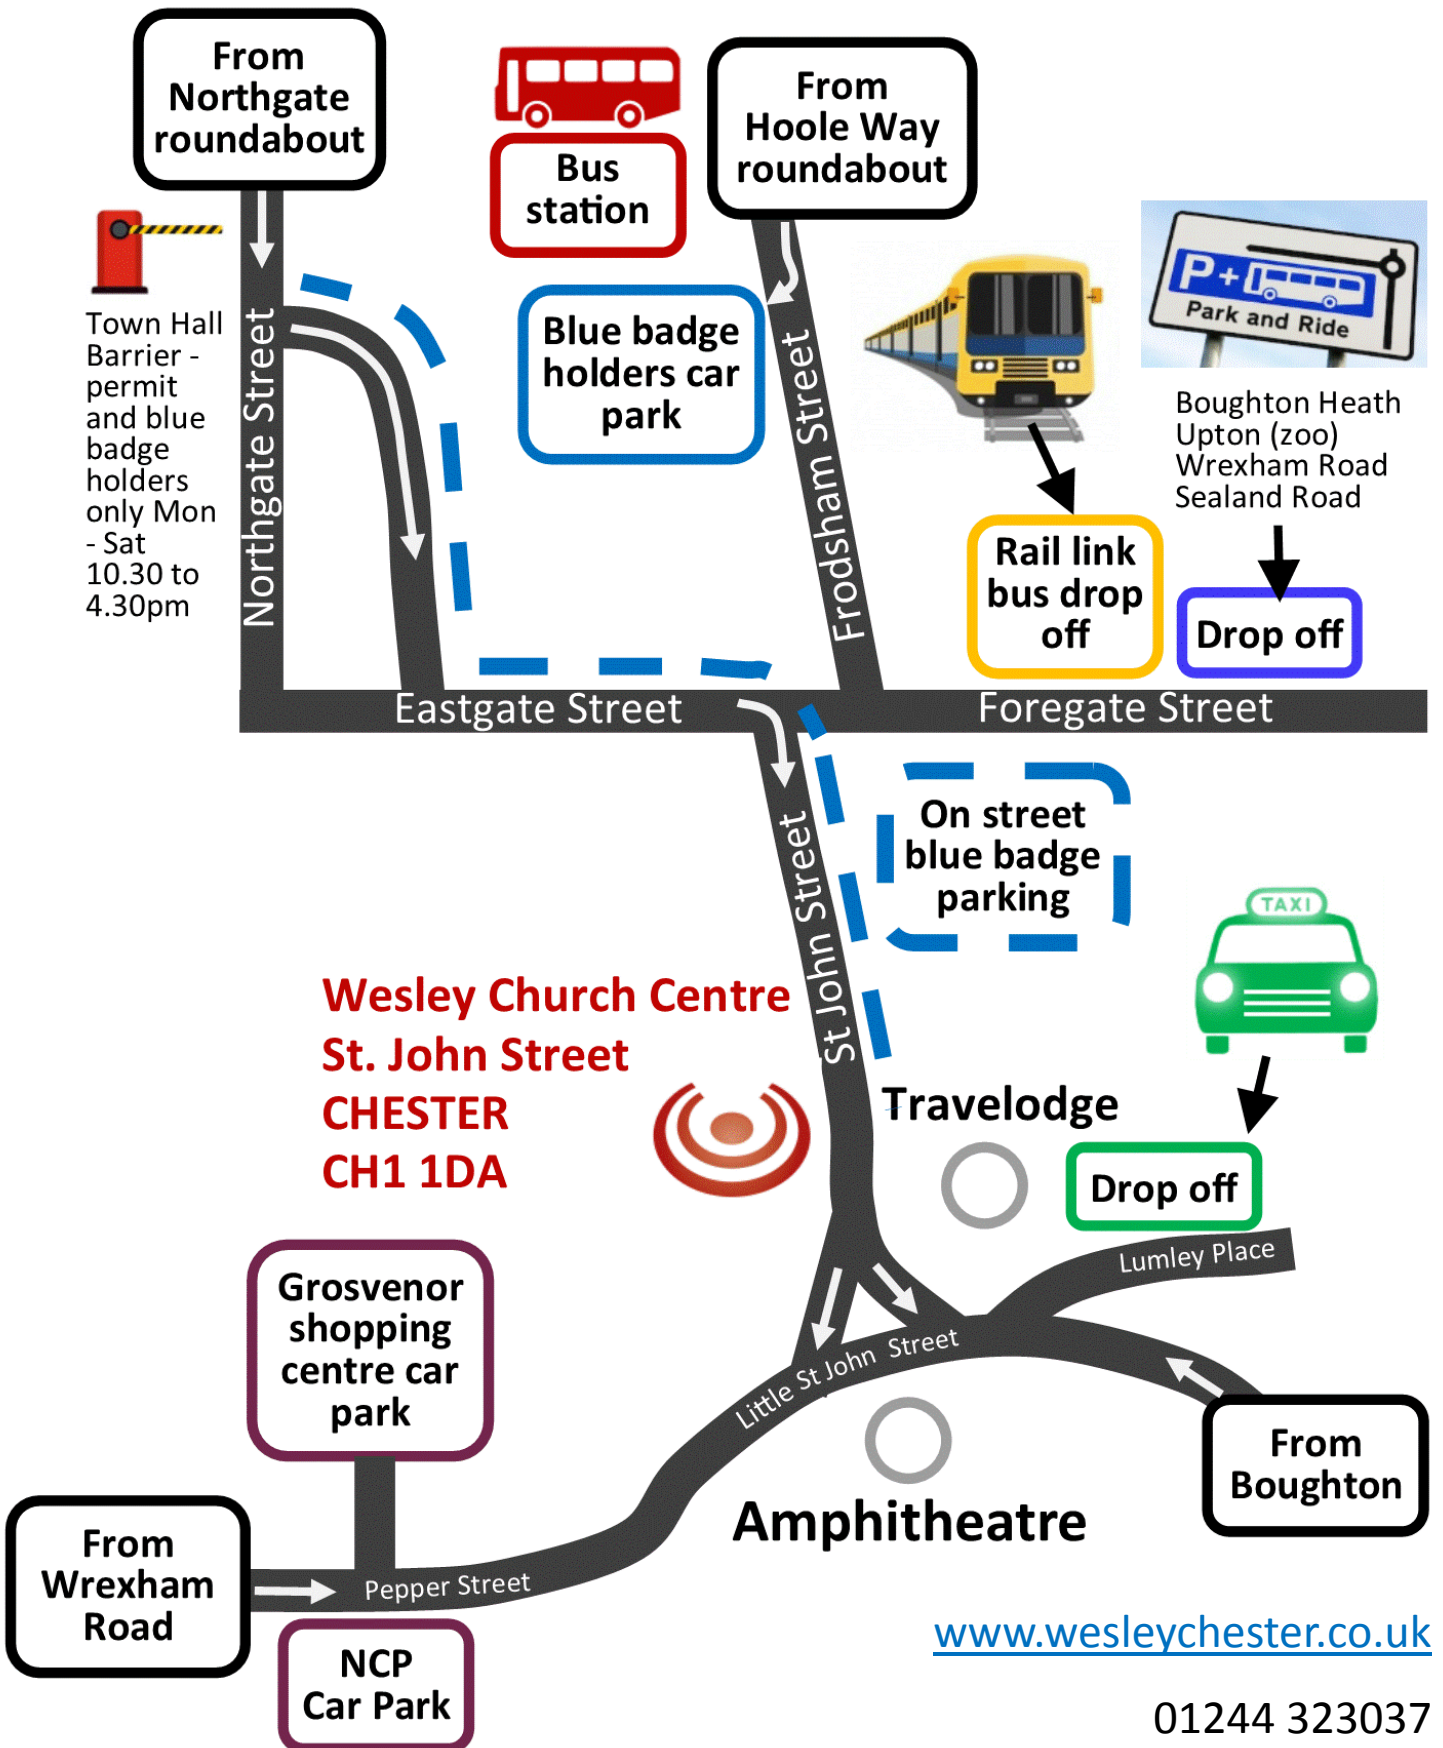

Wesley Church Centre, Chester

How to get to us!

Tesco customers get free hours in the store car park on Frodsham Street depending on spend. Check in store for details.

Wesley Church Centre, Chester

How to get to us!