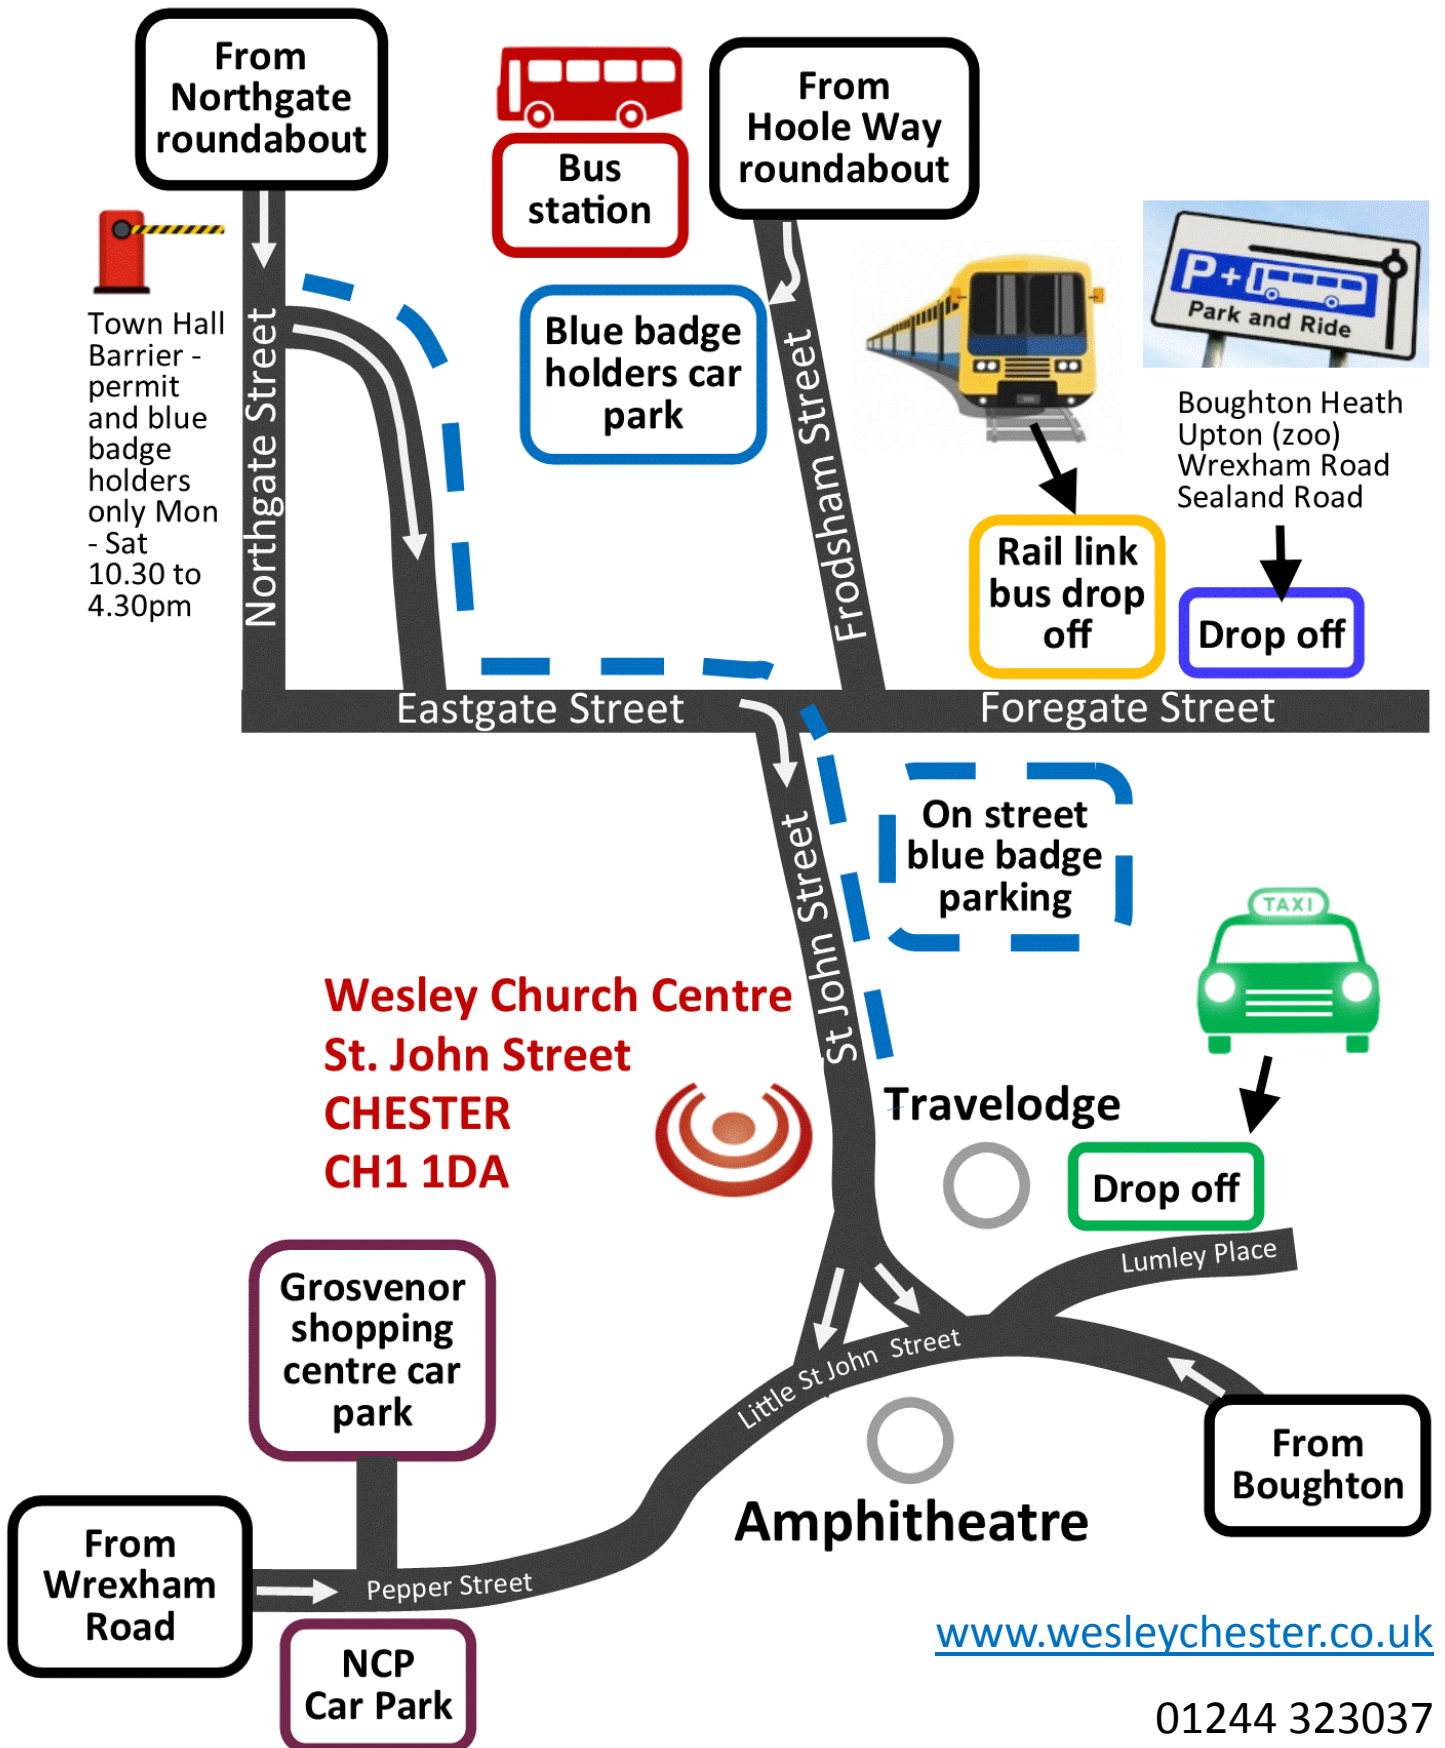

Wesley Church Centre, Chester

How to get to us!

Tesco customers get free hours in the store car park on Frodsham Street depending on spend. Check in store for details.

Wesley Church Centre, Chester

How to get to us!